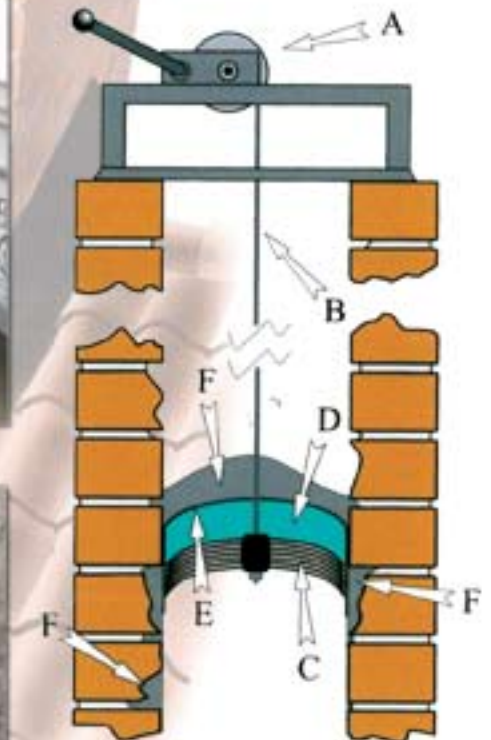

The ISOKOAT Base Coat is applied under pressure and forced into the cracks and fissures, sealing them, re-pointing the joints and strengthening the walls. Mineral fiber reinforcement in the Base Coat ensures that the wet material will not pour or leak away through larger cracks, but will instead be forced into them, filling and bridging them. The coating builds up, using between two to four applications to provide a smooth, gas tight flue well which will withstand the effects of flue gases for years to come. The flue is fully repaired and sealed with virtually no reduction in size which is a very important factor in that the correct flue size must be maintained for the appliance served by the chimney.

Supplies & Equipment
Needed for Repair

Lowering Winch Assembly

ISOKOAT Coating Apparatus

Finished Chimney Repair

- A. Hand Cranked Winch Assembly
- B. Pulley Wire
- C. Special Steel Bristled Brush
- D. Heavy Duty Sponge
- E. Membrane
- F. ISOKOAT Filling Material