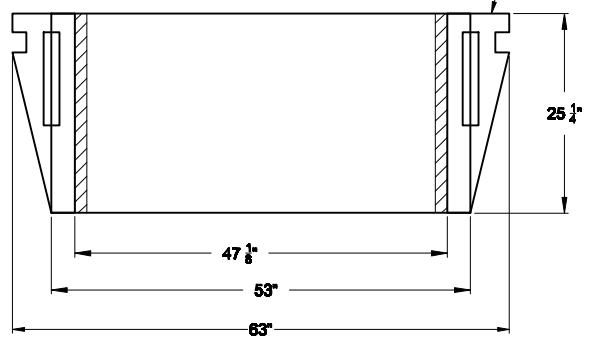

PLAN VIEW

ISOKERN®
Fireplaces and Chimney Systems
A PRODUCT OF EARTHCORE INDUSTRIES, LLC

6600 PHILLIPS INDUSTRIAL BLVD
JACKSONVILLE, FLORIDA 32238
TEL (904) 363-3417
FAX (904) 363-3408
www.earthcore.co

DWG. NO.	SCALE	REVISIONS	BY
VF2.3	1/2" = 1'-0"		
DESCRIPTION			
Vent-Free 46 - See Thru			
DATE	DB:		
09/01/2009	JMK