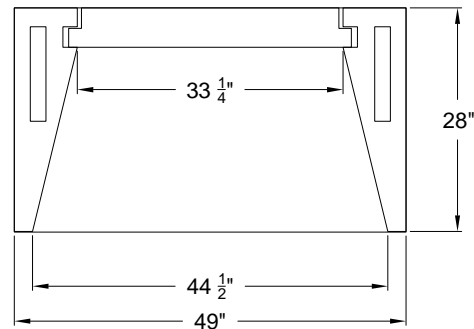

Fireplaces and Chimney Systems
A PRODUCT OF EARTH CORE INDUSTRIES, LLC

6899 PHILLIPS INDUSTRIAL BLVD
JACKSONVILLE, FLORIDA 32256
TEL (904) 363-3417
FAX (904) 363-3408
www.isokern.net

DWG. NO.

M1.3

SCALE

$\frac{1}{2}$ " = 1'-0"

DESCRIPTION

Magnum 42

DATE

09/01/2009

DB:

JMK

REVISIONS

BY

REVISIONS	BY