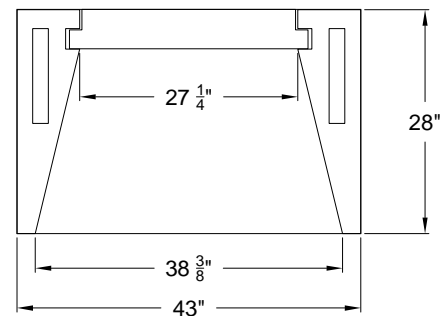

FRONT VIEW

PLAN VIEW

PLAN, SECTION and ELEVATION of
ISOKERN 36 FIREPLACE

ISOKERN®
Fireplaces and Chimney Systems
A PRODUCT OF EARTHCORE INDUSTRIES, LLC

6899 PHILLIPS INDUSTRIAL BLVD
JACKSONVILLE, FLORIDA 32256
TEL (904) 363-3417
FAX (904) 363-3408
www.isokern.net

DWG. NO.

M1.2

SCALE

$\frac{1}{2}'' = 1'-0''$

DESCRIPTION

Magnum 36

DATE

09/01/2009

DB:

JMK

REVISIONS

BY

REVISIONS	BY