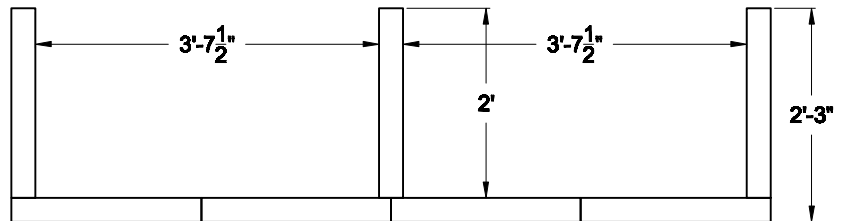

Plan View

ISOKERN®
Fireplaces and Chimney Systems
A PRODUCT OF EARTHCORE INDUSTRIES, LLC

6600 PHILLIPS INDUSTRIAL BLVD
JACKSONVILLE, FLORIDA 32256
TEL (904) 363-3417
FAX (904) 363-3408
www.earthcore.co

DWG. NO.	SCALE
K-1.1	1/2" = 1'-0"
DESCRIPTION	
8' Iso' Kitchen	
DATE	DB:
01/23/2013	JMK

REVISIONS	BY