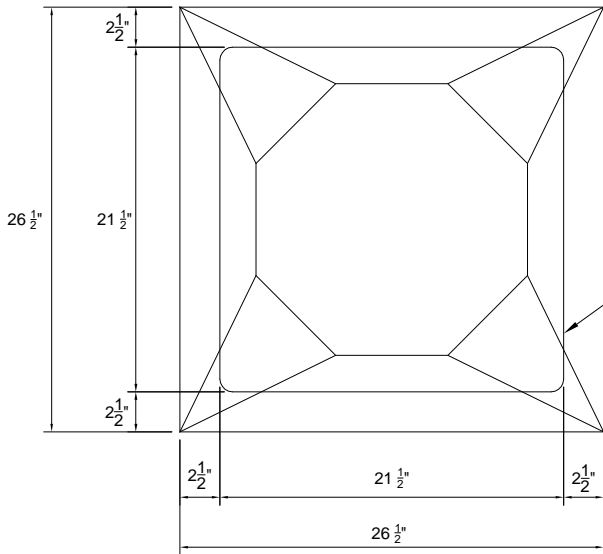

OUTLINE OF FLUE CASING BEYOND