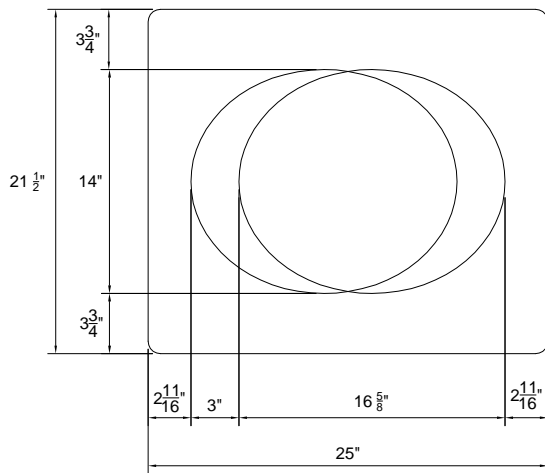

SECTION

ELEVATION

ISOMETRIC VIEW

A 3" OFFSET IN 8" VERTICAL. THE PHANTOM UPPER BLOCK MAY BE ROTATED ABOUT THE OPENING CENTER, FOR A COMPOUND SHIFT.

PLAN VIEW

Fireplaces and Chimney Systems
A PRODUCT OF EARTHCORE INDUSTRIES, LLC

6899 PHILLIPS INDUSTRIAL BLVD
JACKSONVILLE, FLORIDA 32256
TEL (904) 363-3417
FAX (904) 363-3408
www.isokern.net

DWG. NO.

SCALE

DM1.4

3/4" = 1'-0"

DESCRIPTION

DM 54 -Offset Block

DATE