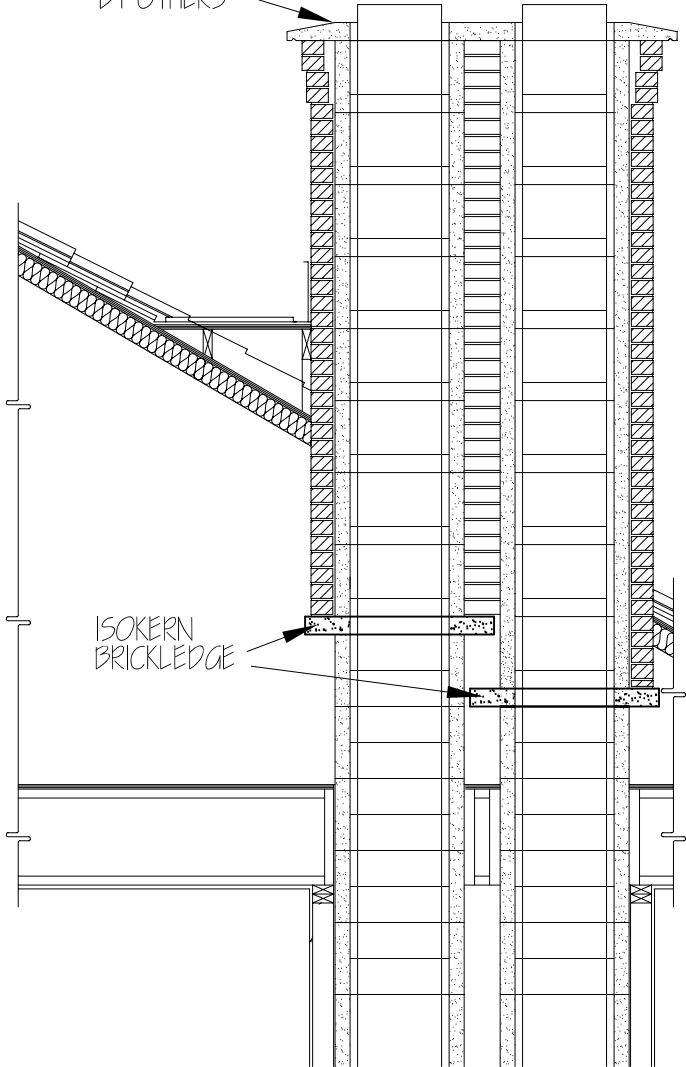

ISOKERN LARGE CROWN;
37 1/2" x 37 1/2" x 3" HIGH

CONCRETE WASH
BY OTHERS

ISOKERN
BRICKLEDGE

ISOKERN
BRICKLEDGE

TITLE BRICKLEDGE APPLICATIONS		
DWG NUMBER 7.10	RELEASE DATE 01/01/07	REV DATE