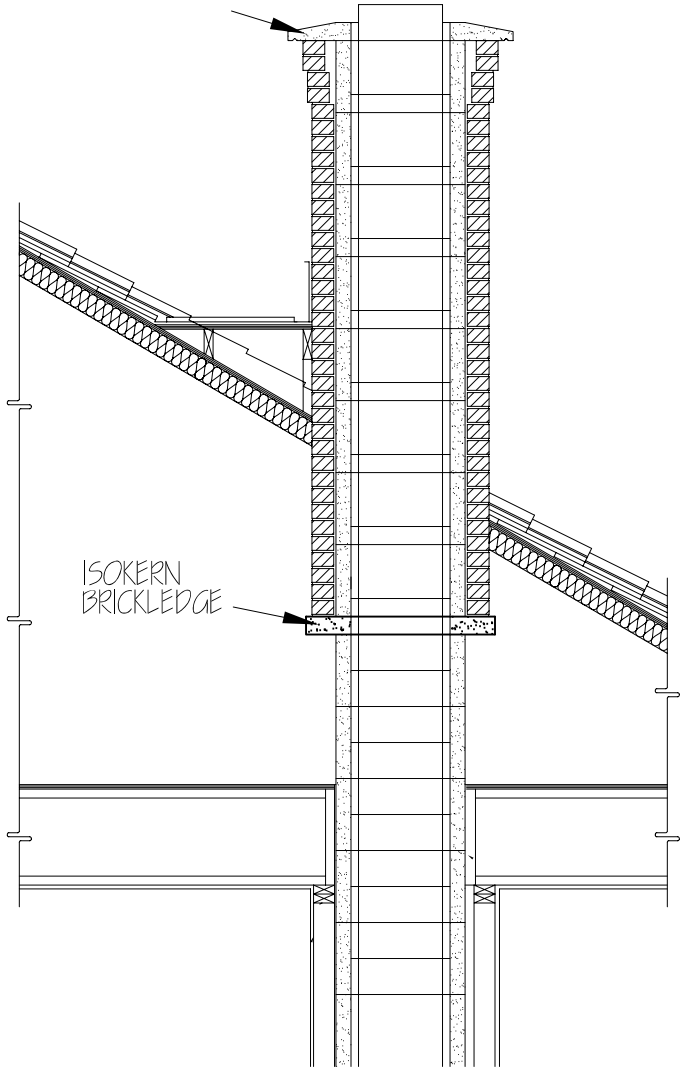

ISOKERN LARGE CROWN;
37 1/2" x 37 1/2" x 3" HIGH

CONCRETE WASH
BY OTHERS

ISOKERN
BRICKLEDGE

ISOKERN
BRICKLEDGE

TITLE BRICKLEDGE APPLICATIONS		
DWG NUMBER 7.10	RELEASE DATE 01/01/07	REV DATE